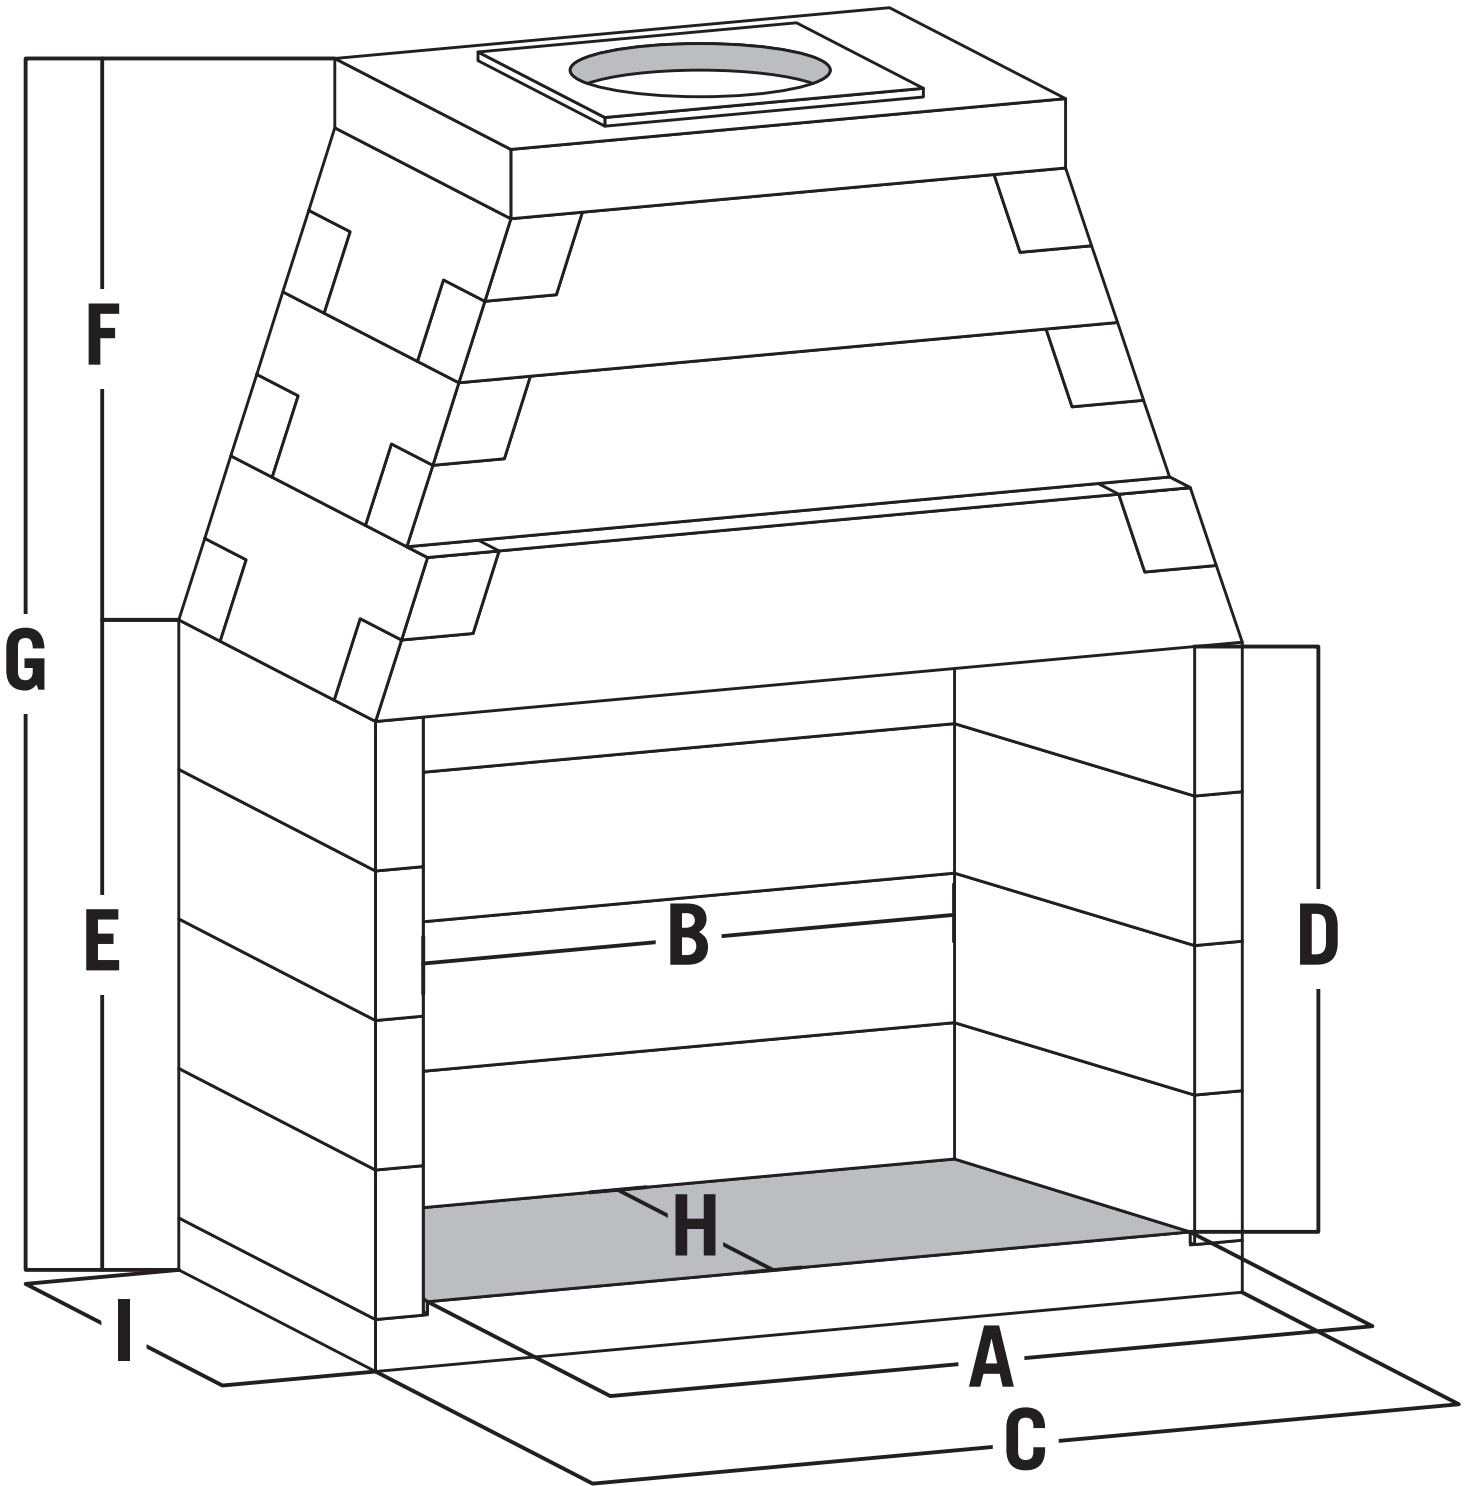

CORRELATE THE DIMENSIONS ON THE PREVIOUS PAGE WITH THE DIAGRAM ABOVE.