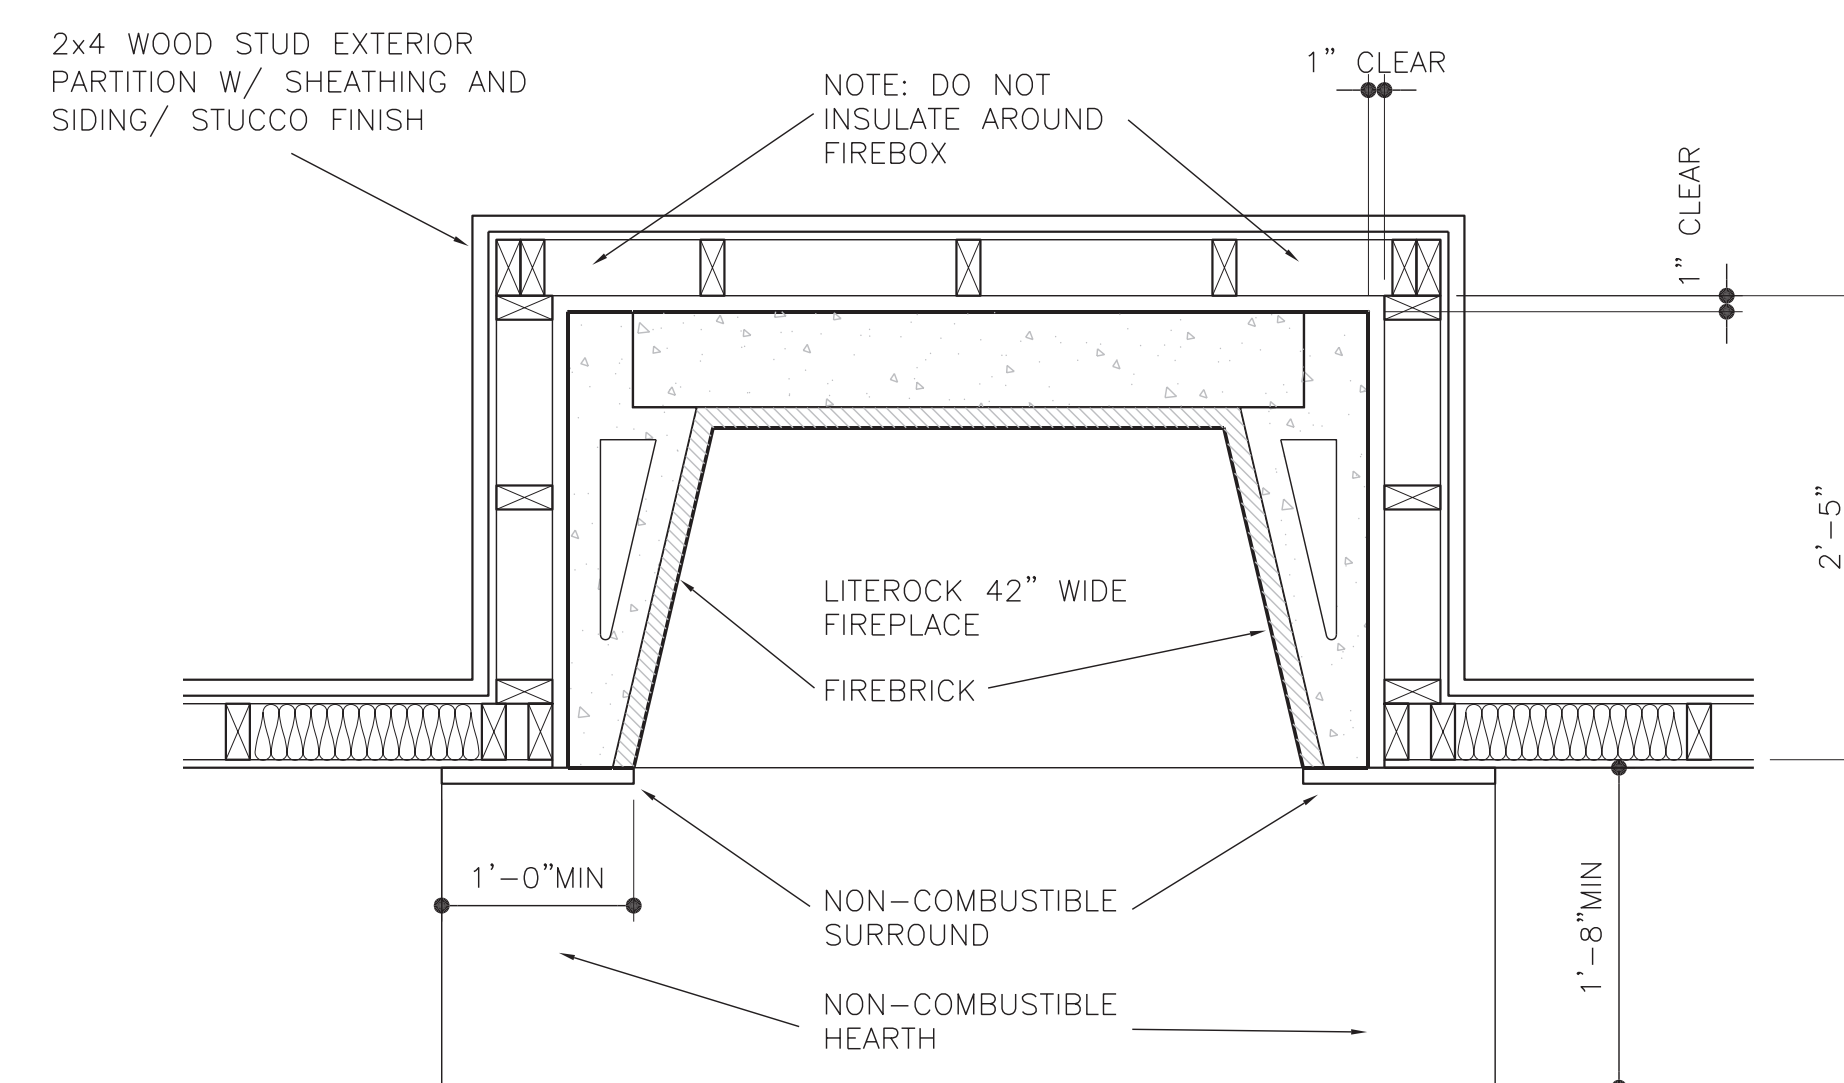

SECTION

SCALE: 1" = 1'-0"

F I R E R O C K
BUILDING MATERIALS

**LITEROCK
FIREPLACE
CONSTRUCTION SCENARIOS**

**PLAN SECTION-
"INBOARD" FIREPLACE**

SCALE: 1" = 1'-0"

**PLAN SECTION-
"OUTBOARD" FIREPLACE**

SCALE: 1" = 1'-0"

RELEASE DATE **03/18/09**

SCALE **1" = 1'-0"**

SHEET

LR-S1