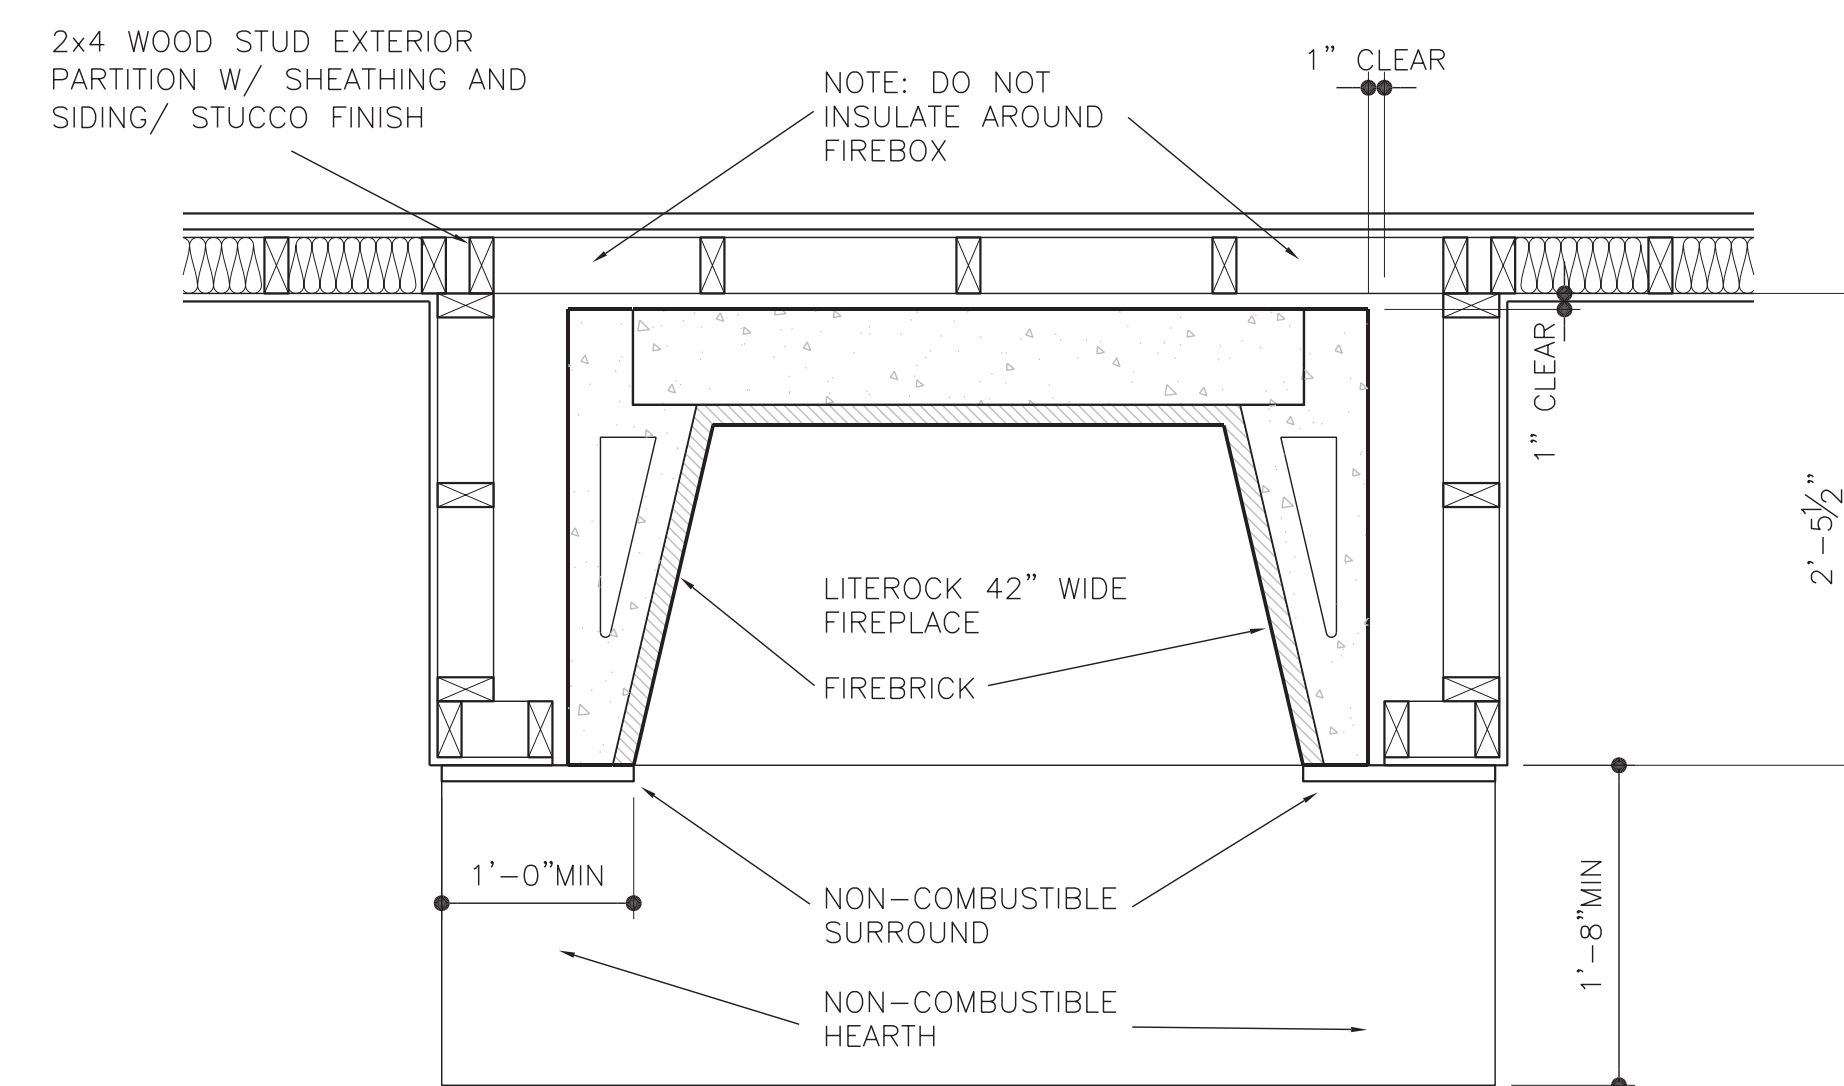

SECTION

SCALE: 1" = 1'-0"

F I R E R O C K
BUILDING MATERIALS

**LITEROCK
FIREPLACE
CONSTRUCTION SCENARIOS**

**PLAN SECTION-
"INBOARD" FIREPLACE**

SCALE: 1" = 1'-0"

**PLAN SECTION-
"OUTBOARD" FIREPLACE**

SCALE: 1" = 1'-0"

RELEASE DATE **03/18/09**

SCALE **1" = 1'-0"**

SHEET

LR-S1